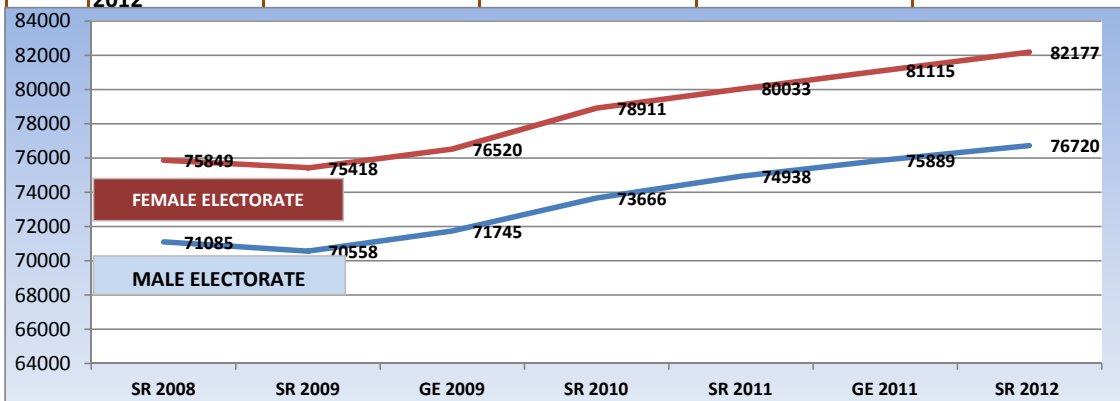

140 NEYYATTINKARA LAC : ELECTORATE SINCE DELIMITATION 2008				
SLNO	OCCATION	MALE	FEMALE	TOTAL
1	SR 2008	71085	75849	146934
2	SR 2009	70558	75418	145976
3	GE 2009	71745	76520	148265
4	SR 2010	73666	78911	152577
5	SR 2011	74938	80033	154971
6	GE 2011	75889	81115	157004
7	SR 2012	76720	82177	158897
8	BYE ELECTION 2012	79161	84832	163993

FINAL ELECTORATE : BYE-ELECTION 2012			
ELECTORATE	MALE	FEMALE	TOTAL
GENERAL	79161	84832	163993
SERVICE	254	609	863
TOTAL	79415	85441	164856