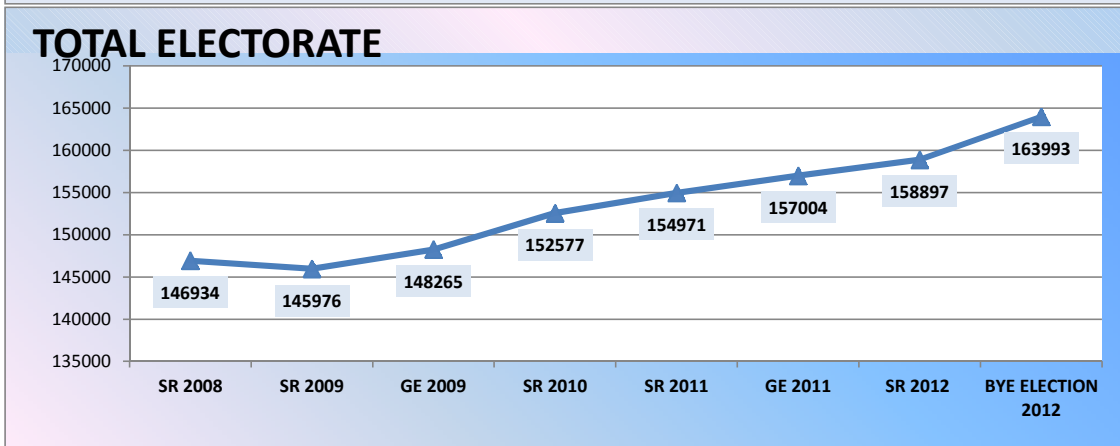

140 NEYYATTINKARA LAC : ELECTORATE SINCE DELIMITATION 2008				
SLNO	OCCATION	MALE	FEMALE	TOTAL
1	SR 2008	71085	75849	146934
2	SR 2009	70558	75418	145976
3	GE 2009	71745	76520	148265
4	SR 2010	73666	78911	152577
5	SR 2011	74938	80033	154971
6	GE 2011	75889	81115	157004
7	SR 2012	76720	82177	158897
8	BYE ELECTION 2012	79161	84832	163993

FINAL ELECTORATE : BYE-ELECTION 2012			
ELECTORATE	MALE	FEMALE	TOTAL
GENERAL	79161	84832	163993
SERVICE	254	609	863
TOTAL	79415	85441	164856