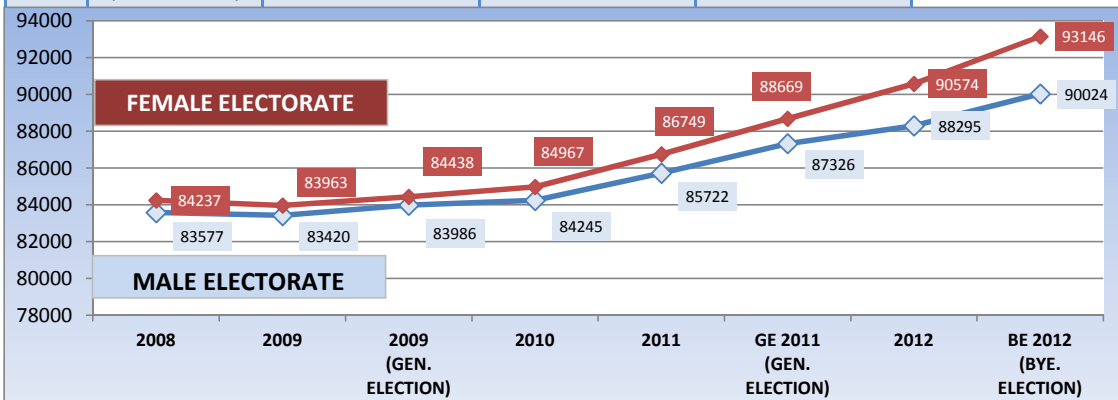

085 PIRAVOM : ELECTORATE SINCE 2008				
SLNO	YEAR	MALE	FEMALE	TOTAL
1	2008	83577	84237	167814
2	2009	83420	83963	167383
3	2009 (GEN. ELECTION)	83986	84438	168424
4	2010	84245	84967	169212
5	2011	85722	86749	172471
6	GE 2011 (GEN. ELECTION)	87326	88669	175995
7	2012	88295	90574	178869
8	BE 2012 (BYE. ELECTION)	90024	93146	183170

FINAL ELECTORATE : BYE-ELECTION 2012			
ELECTORATE	MALE	FEMALE	TOTAL
GENERAL	90024	93146	183170
SERVICE	240	83	323
<b>TOTAL</b>	<b>90264</b>	<b>93229</b>	<b>183493</b>