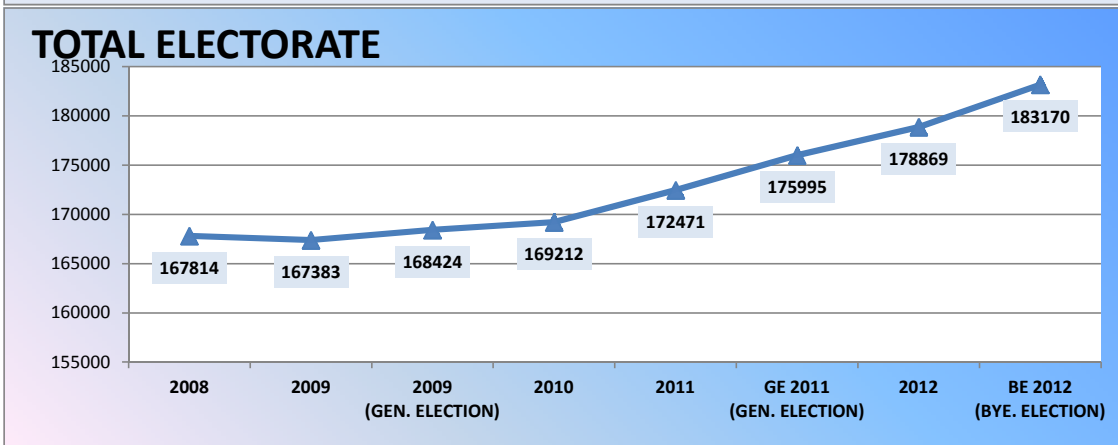

085 PIRAVOM : ELECTORATE SINCE 2008				
SLNO	YEAR	MALE	FEMALE	TOTAL
1	2008	83577	84237	167814
2	2009	83420	83963	167383
3	2009 (GEN. ELECTION)	83986	84438	168424
4	2010	84245	84967	169212
5	2011	85722	86749	172471
6	GE 2011 (GEN. ELECTION)	87326	88669	175995
7	2012	88295	90574	178869
8	BE 2012 (BYE. ELECTION)	90024	93146	183170

FINAL ELECTORATE : BYE-ELECTION 2012			
ELECTORATE	MALE	FEMALE	TOTAL
GENERAL	90024	93146	183170
SERVICE	240	83	323
<b>TOTAL</b>	<b>90264</b>	<b>93229</b>	<b>183493</b>